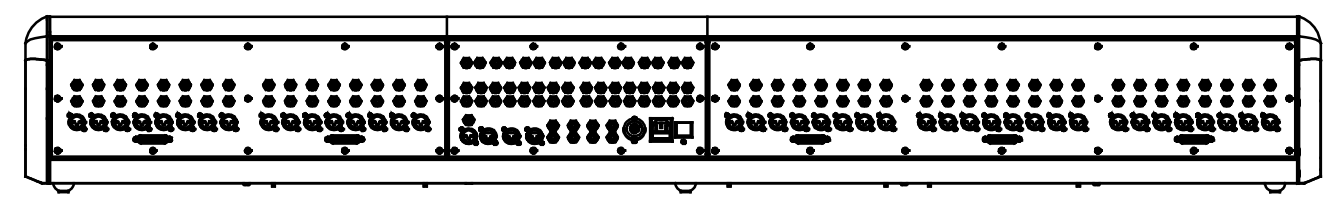

8 7 6 5 4 3 2 1

D
C
B
A

D
C
B
A

ROAD CASE DIMENSIONS
ONYX 80 40 CHANNEL
DIMENSIONS ARE IN MM

8 7 6 5 4 3 2 1