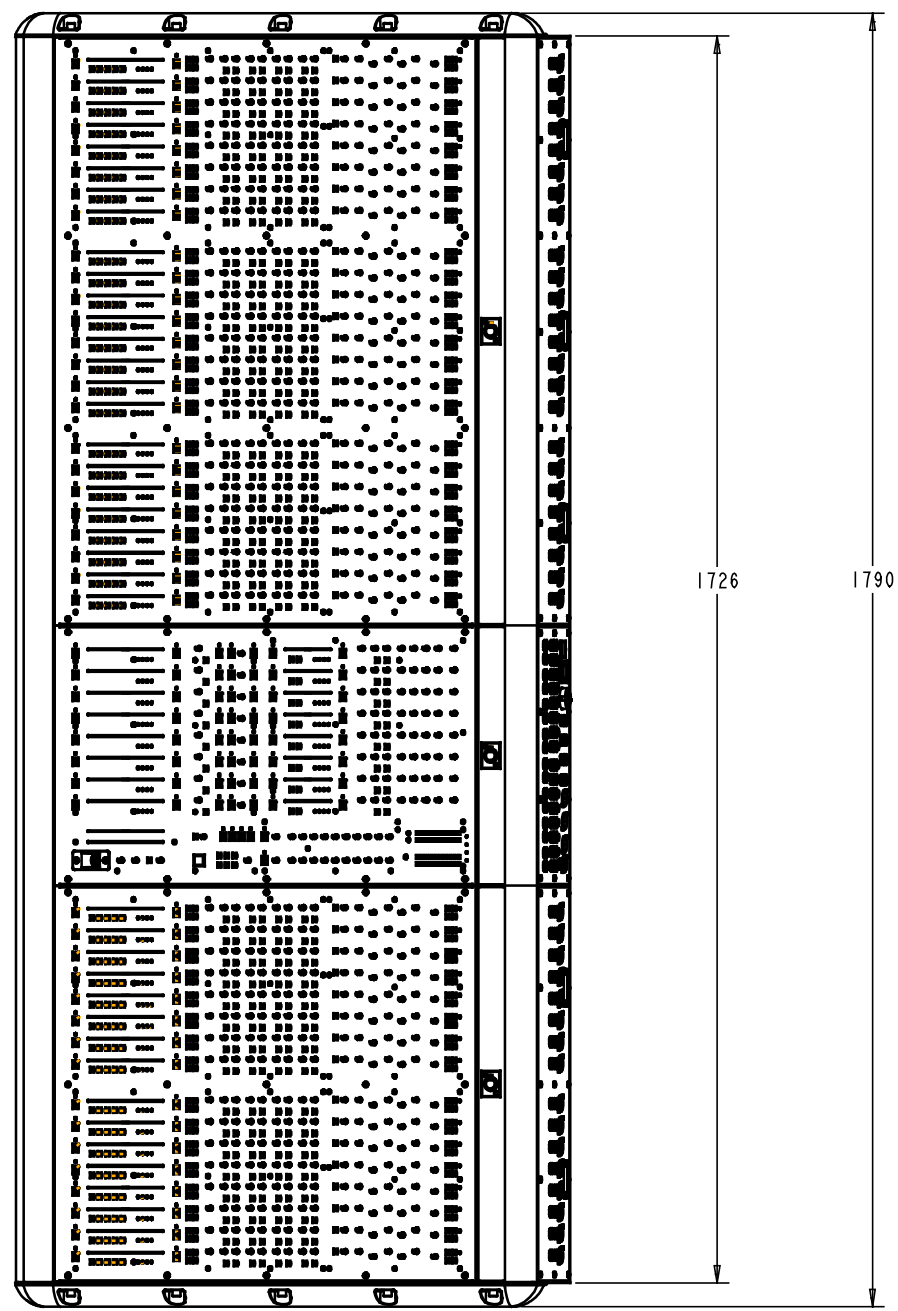

8 7 6 5 4 3 2 1

D
C
B
A

D
C
B
A

ROAD CASE DIMENSIONS
ONYX 80 40 CHANNEL
DIMENSIONS ARE IN MM

8 7 6 5 4 3 2 1