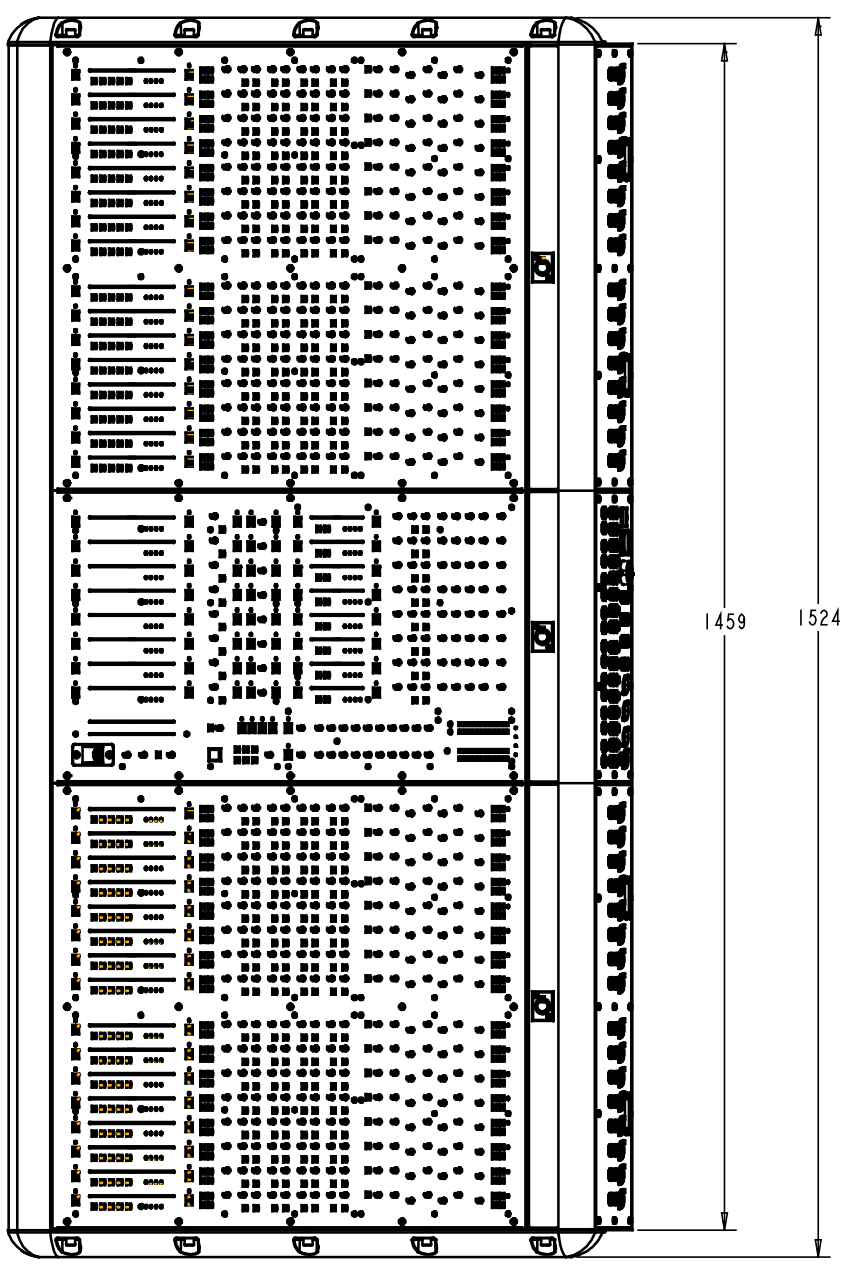

8 7 6 5 4 3 2 1

D

C

B

A

D

C

B

A

ROAD CASE DIMENSIONS  
 ONYX 80 32 CHANNEL  
 DIMENSIONS ARE IN MM

8 7 6 5 4 3 2 1