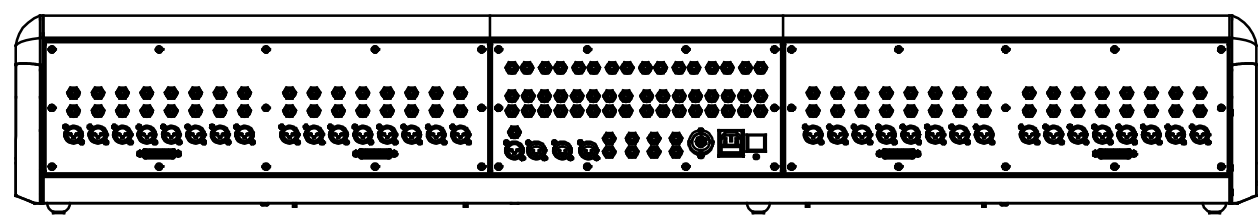

8 7 6 5 4 3 2 1

D

C

B

A

D

C

B

A

ROAD CASE DIMENSIONS  
 ONYX 80 32 CHANNEL  
 DIMENSIONS ARE IN MM

8 7 6 5 4 3 2 1