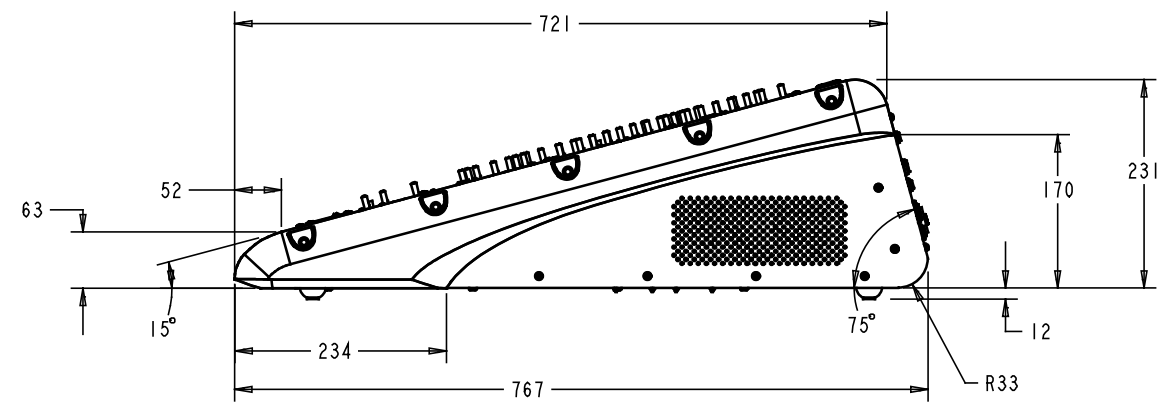

8 7 6 5 4 3 2 1

D
C
B
A

D
C
B
A

ROAD CASE DIM
ONYX 80 24 CHANNEL
DIMENSIONS ARE IN MM.

SCALE 0.250

8 7 6 5 4 3 2 1