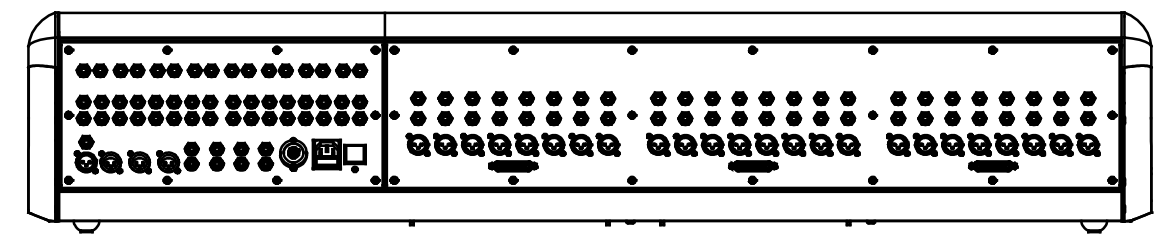

8 7 6 5 4 3 2 1

D
C
B
A

D
C
B
A

ROAD CASE DIM
ONYX 80 24 CHANNEL
DIMENSIONS ARE IN MM.

SCALE 0.250

8 7 6 5 4 3 2 1