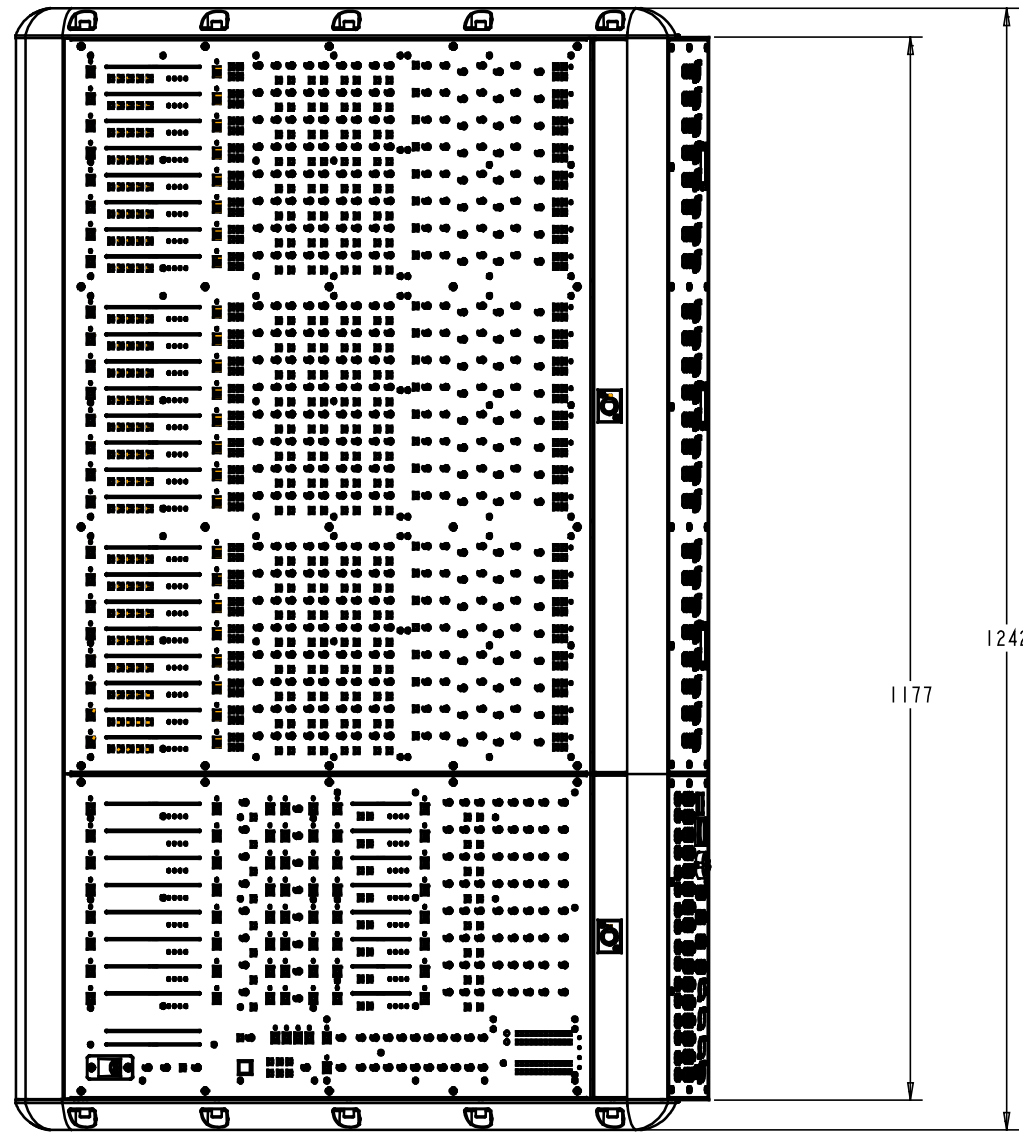

8 7 6 5 4 3 2 1

D
C
B
A

D
C
B
A

ROAD CASE DIM
ONYX 80 24 CHANNEL
DIMENSIONS ARE IN MM.

SCALE 0.250

8 7 6 5 4 3 2 1