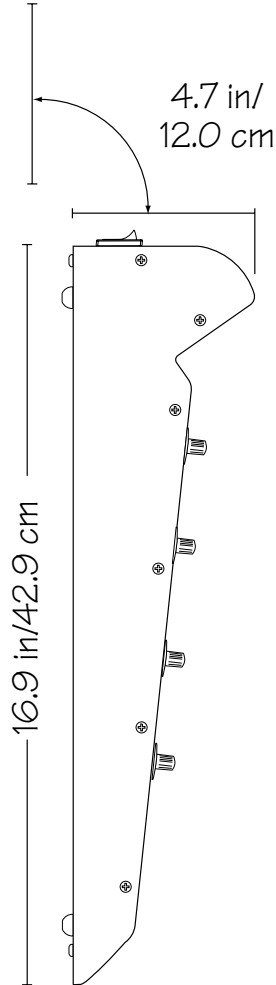

10.0 in/25.4 cm

4.7 in/
12.0 cm

16.9 in/42.9 cm

MACKIE
CONTROL C4
PRO
WEIGHT
10.7 lbs/
4.9 kg