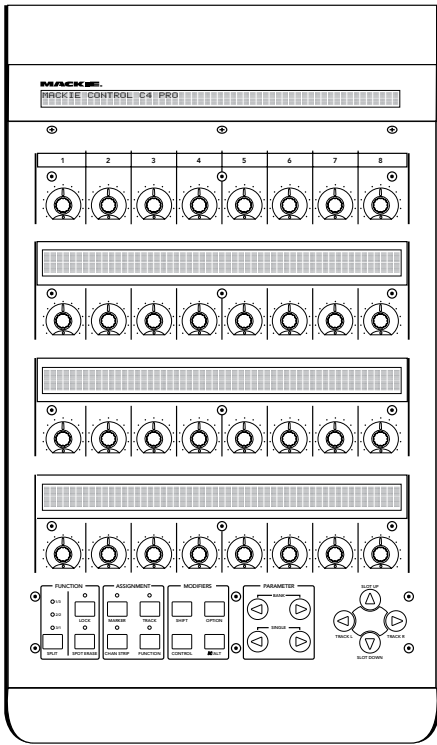

10.0 in/25.4 cm

4.7 in/
12.0 cm

16.9 in/42.9 cm

MACKIE
CONTROL C4
PRO
WEIGHT
10.7 lbs/
4.9 kg