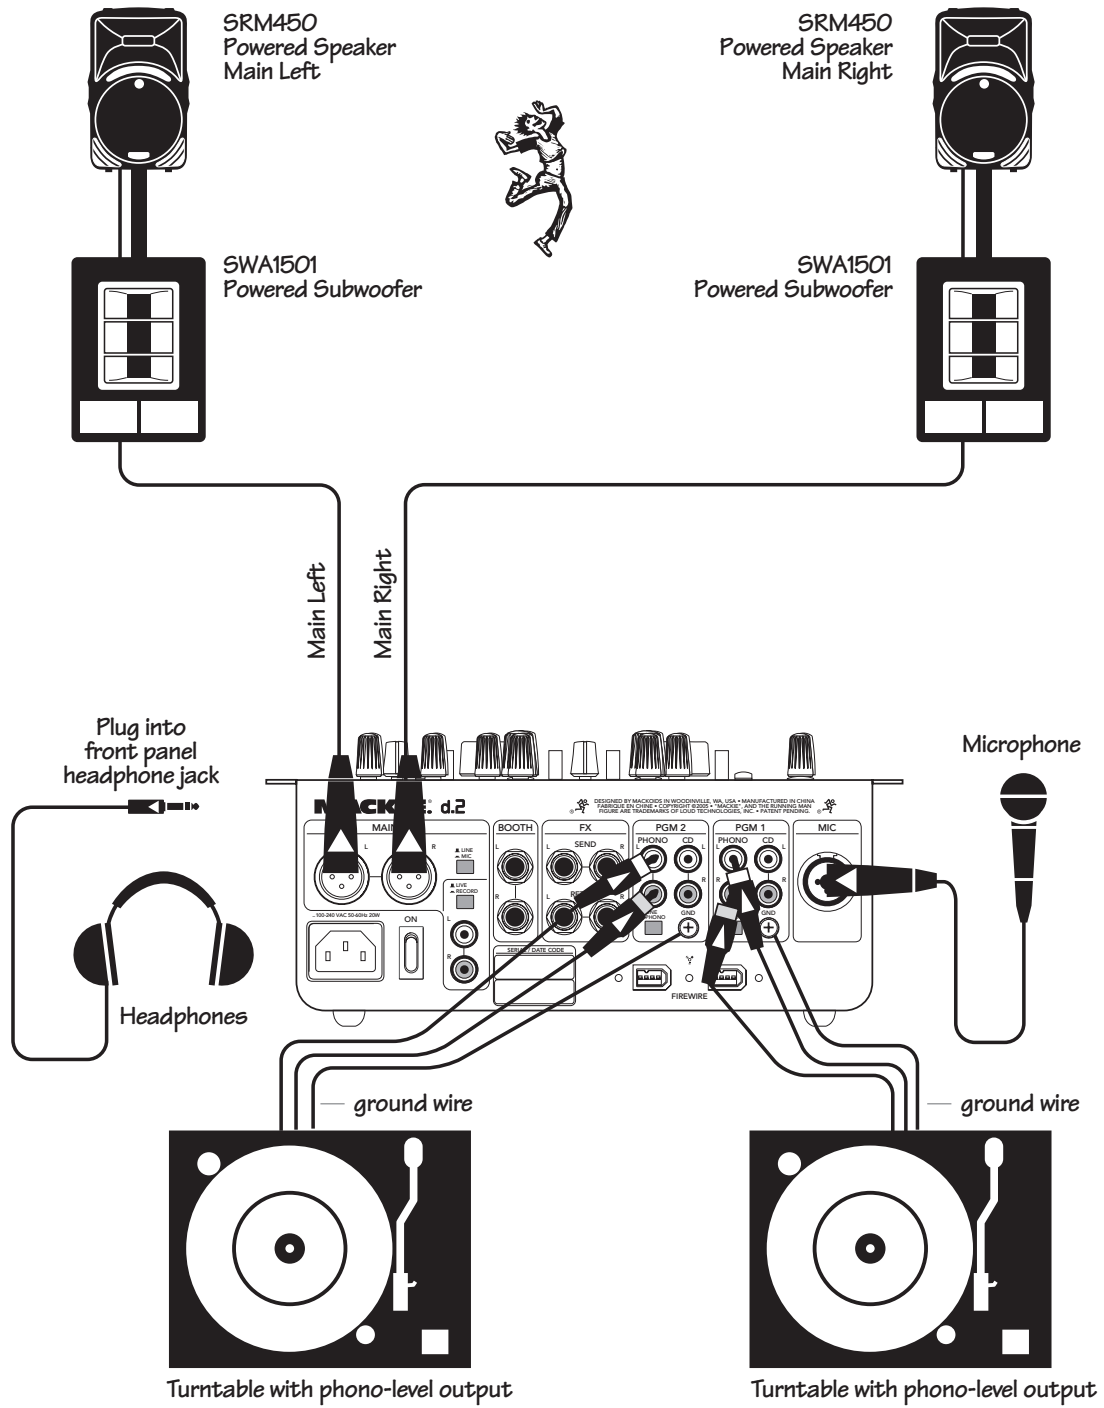

Hookup Diagrams

(The following hookup diagrams show the d.2 with the optional FireWire card installed.)

Mobile DJ System: Rental, Wedding, or Funeral

Radio Show Recording/Podcasting/having a good old time

Two-Turntable Portable System

Club System