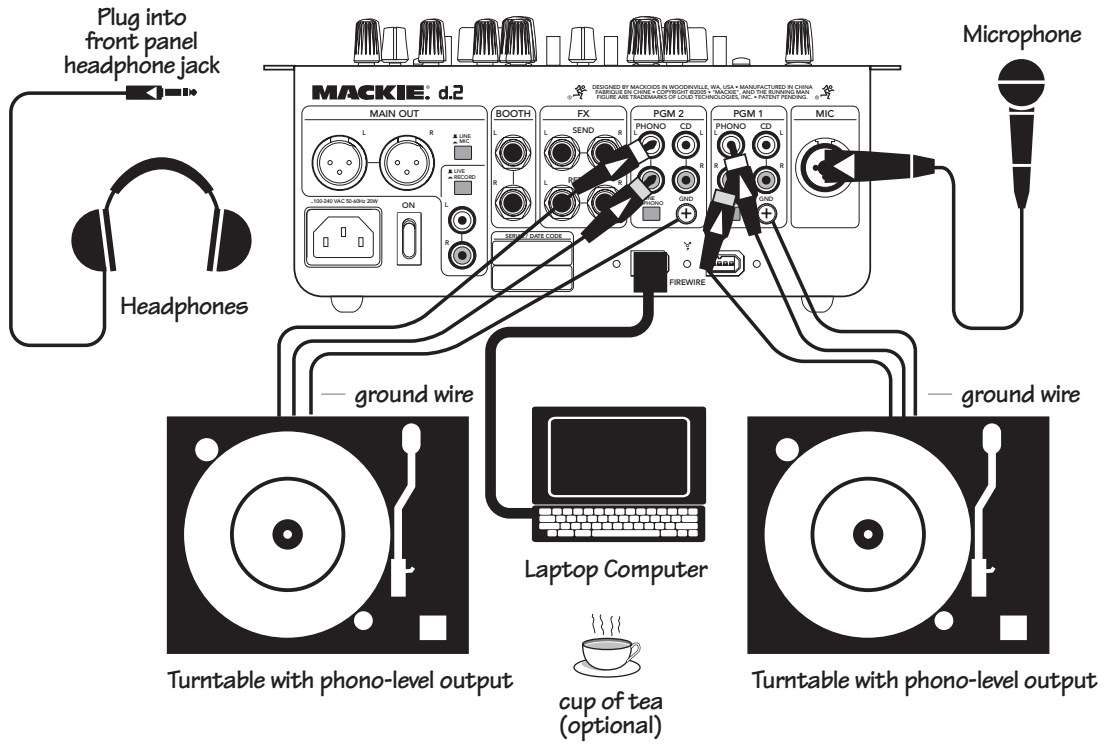

Hookup Diagrams

(The following hookup diagrams show the d.2 with the optional FireWire card installed.)

Mobile DJ System: Rental, Wedding, or Funeral

Radio Show Recording/Podcasting/having a good old time

Two-Turntable Portable System

Club System