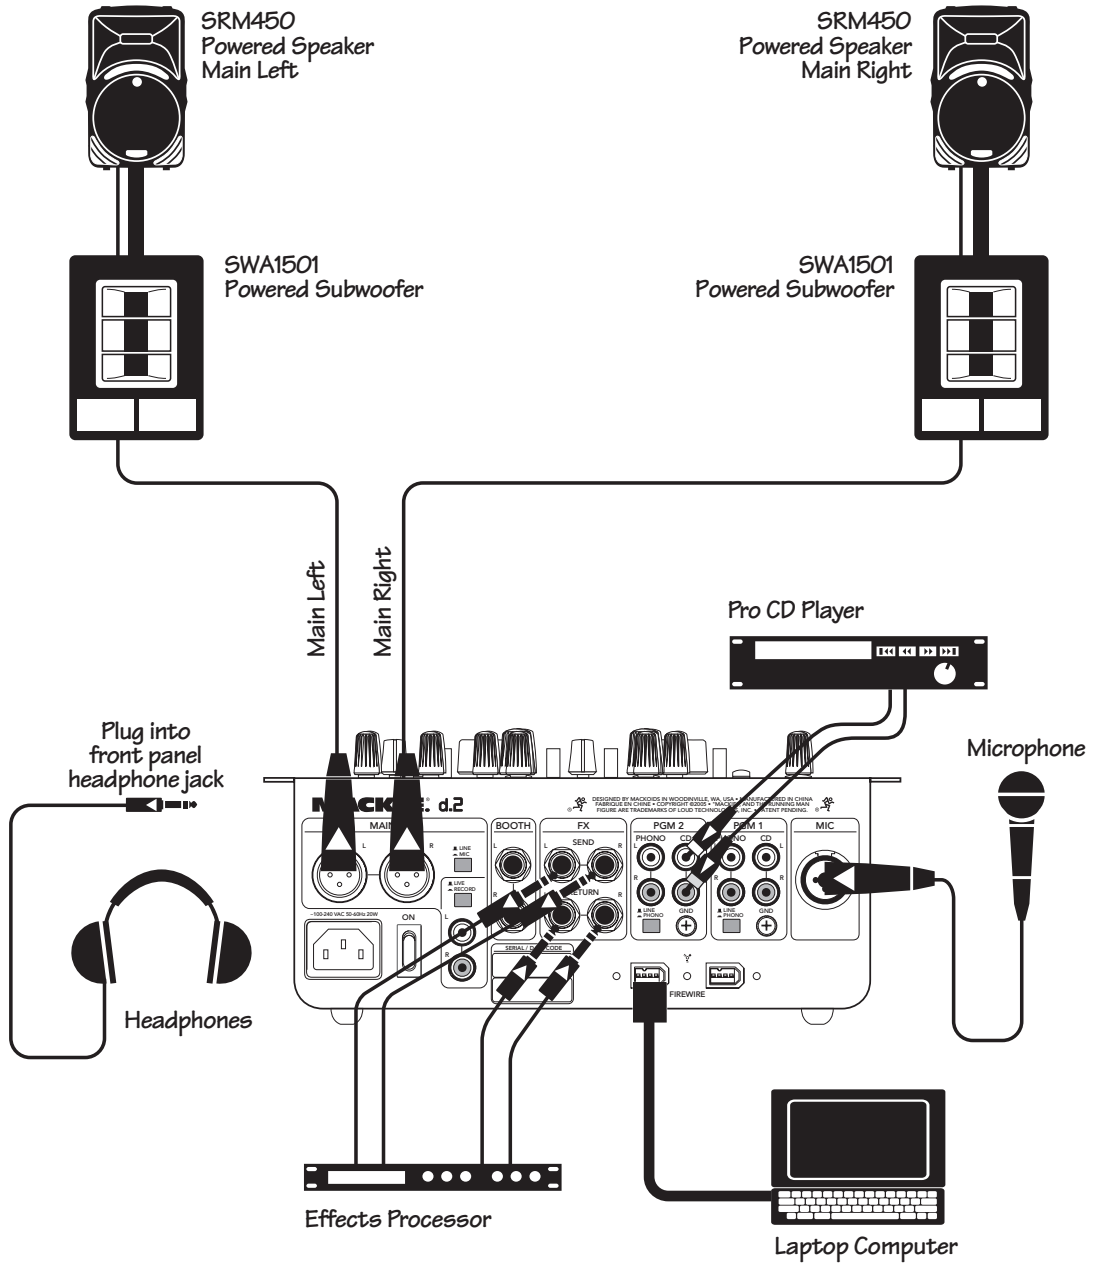

Hookup Diagrams

(The following hookup diagrams show the d.2 with the optional FireWire card installed.)

Mobile DJ System: Rental, Wedding, or Funeral

Radio Show Recording/Podcasting/having a good old time

Two-Turntable Portable System

Club System