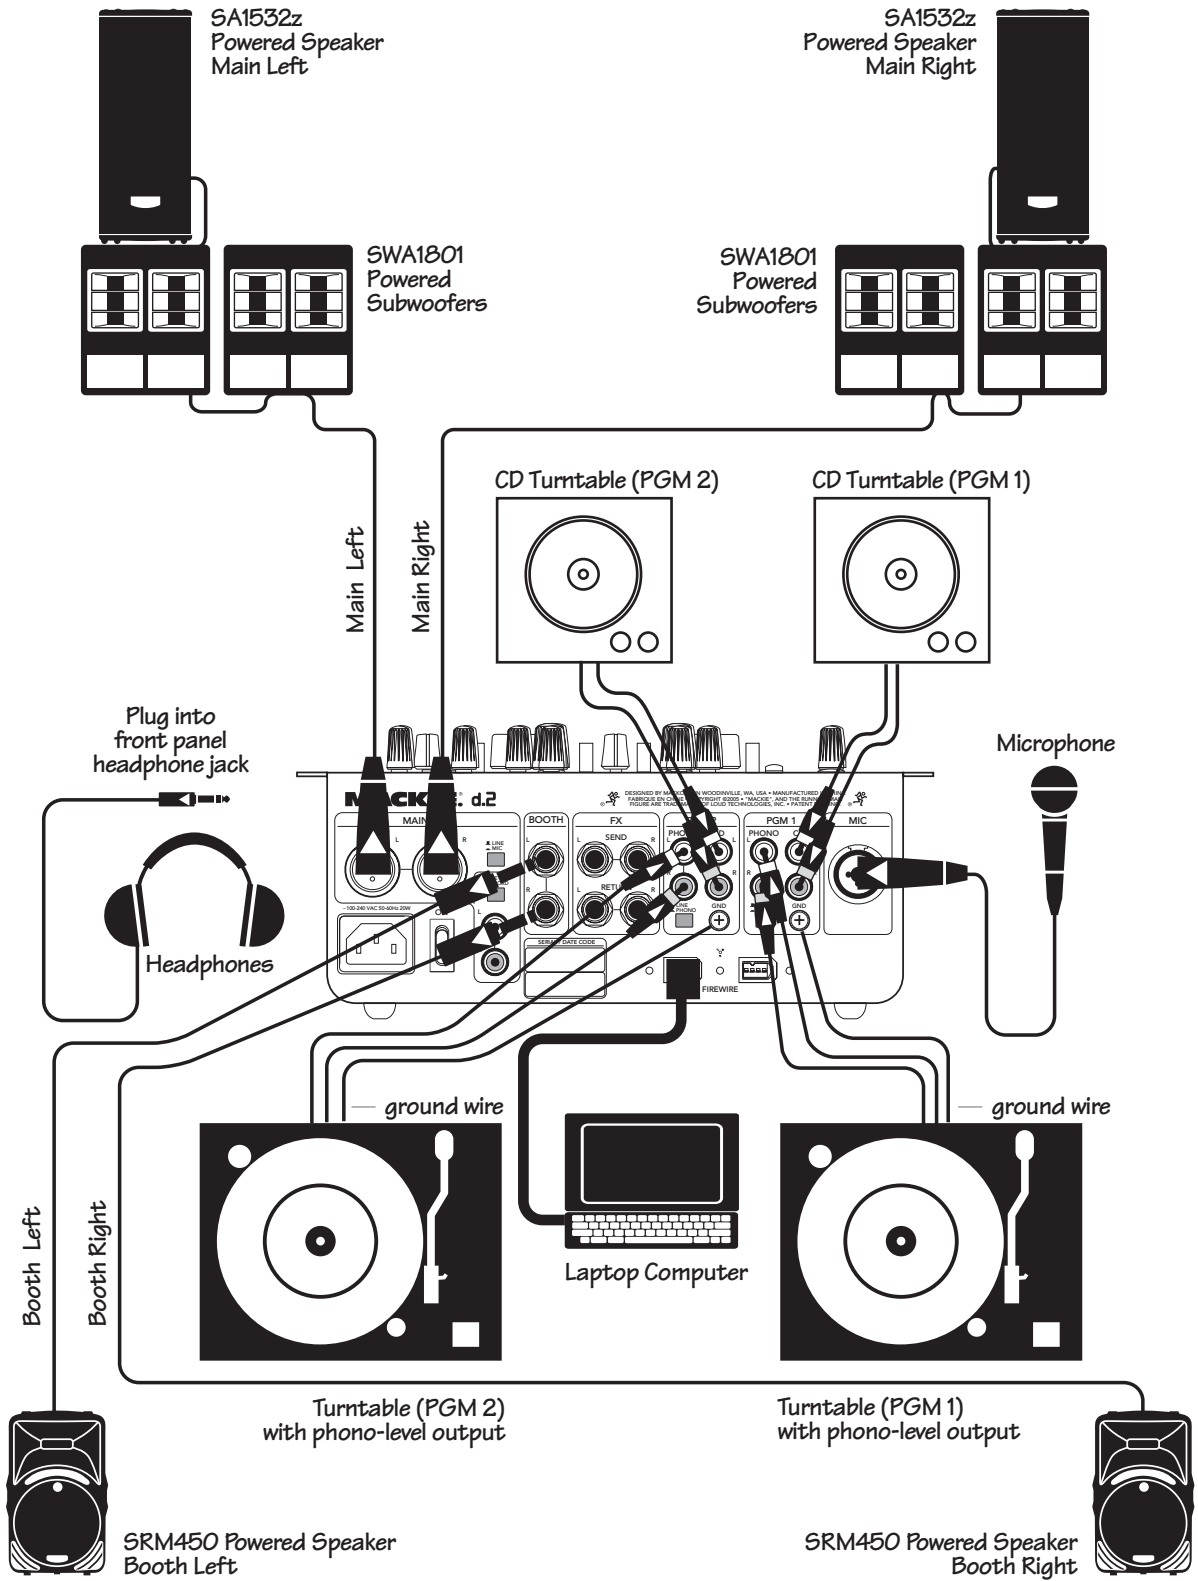

Hookup Diagrams

(The following hookup diagrams show the d.2 with the optional FireWire card installed.)

Mobile DJ System: Rental, Wedding, or Funeral

Radio Show Recording/Podcasting/having a good old time

Two-Turntable Portable System

Club System